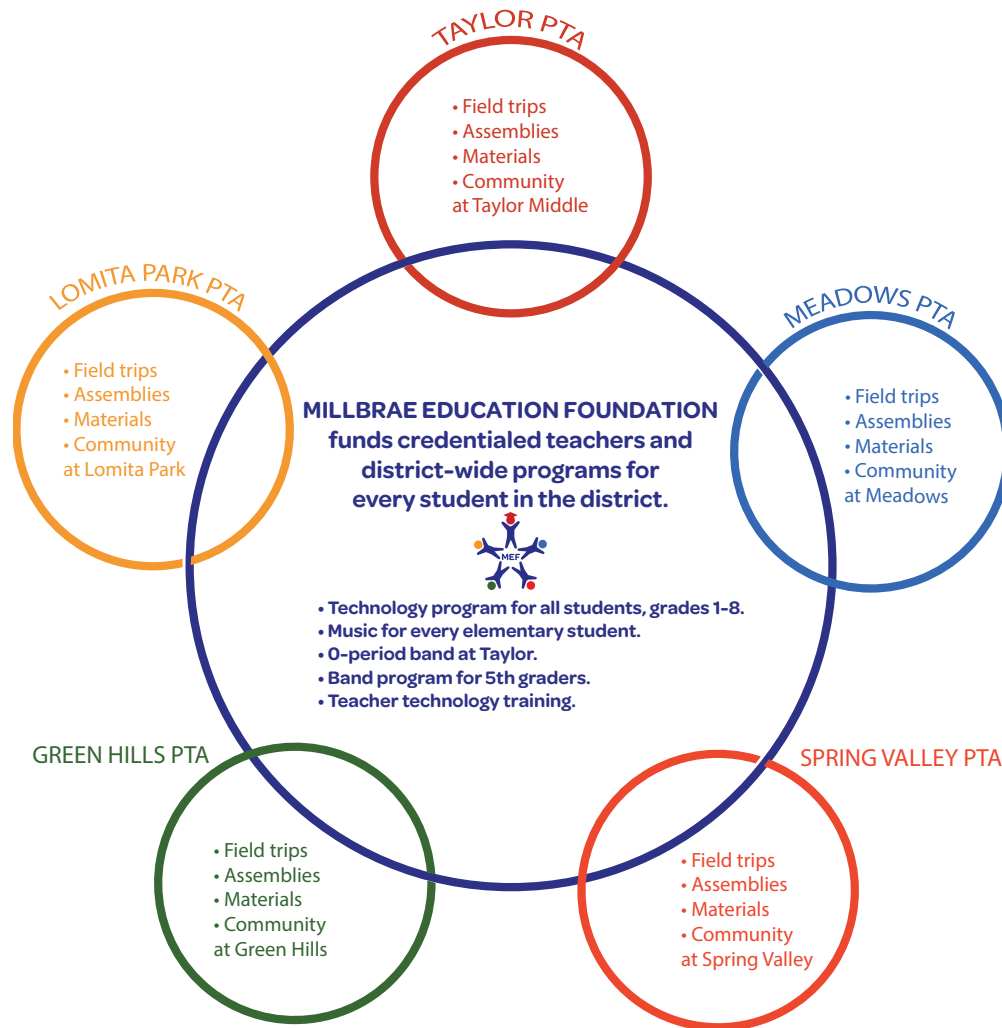

MILLBRAE EDUCATION FOUNDATION

Supporting Millbrae's Public Schools

Green Hills • Lomita Park • Taylor • Meadows • Spring Valley

2015-16 MEF-FUNDED PROGRAMS

The Millbrae Education Foundation (MEF) is a parent-volunteer-run nonprofit currently funding elementary school **music**; 5th grade **band**; “zero-period” (before school) band at Taylor Middle School; **technology** programs at the elementaries and Taylor; and teacher technology **training** district-wide.

TEACHER	PROGRAMS	SCHOOLS
Tom Wachs and Mary Ann Koliopoulos	Elementary computer and teacher tech training (50% shared funding w/ district).	Green Hills, Lomita Park, Meadows, Spring Valley
Kaori Nakano	TK-3rd and 5th Grade Classroom Music	Green Hills, Lomita Park, Meadows, Spring Valley
Daniel Means	5th Grade Band and 4th Grade Classroom Music	Green Hills, Lomita Park, Meadows, Spring Valley
Patrick Sullivan	Digital Arts, programming, Yearbook, teacher tech training	Taylor Middle School
Dr. Mancho Gonzalez	MEF funds special ensemble practice.	Taylor Middle School

PLANS FOR 2016-17

If family and community donors help us reach our goal to raise \$400,000 by June 30, 2016, MEF will be able to continue these outstanding programs in the 2016-17 school year, with a tentative goal to enable to district to hire a second shared elementary school music teacher and to improve other low-funded programs district-wide.

WHY DO OUR SCHOOLS NEED MEF?

The Millbrae Elementary School District (TK-8th) is funded by the State of California to provide basic education to our students. Millbrae Education Foundation donors help bridge the wide gap between state funding and the robust 21st century education our students require as future leaders and innovators. Donations made in 2015-16 fund programs for 2016-17.